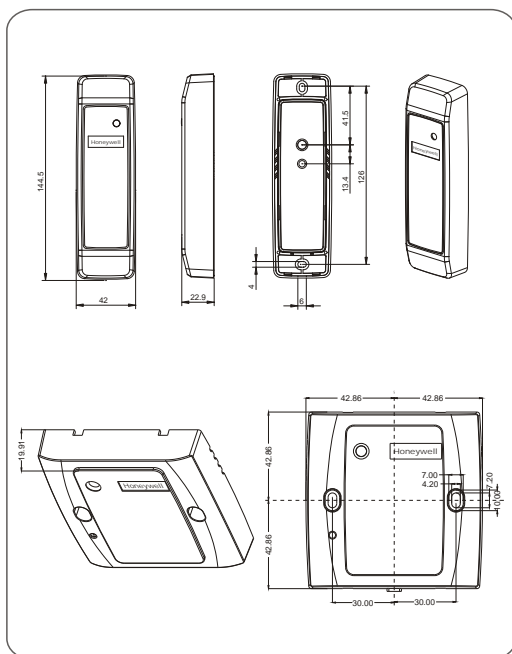

The reader offer consistent read range and low power consumption in an easy to install package.

JT-MCR30-32/JT-MCR45-32 is accepting card that conform to ISO 14443A.